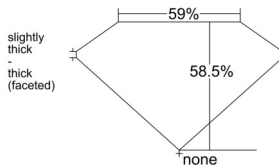

GIA®

FACSIMILE

GIA REPORT 6542350922

Verify this report at GIA.edu

GIA NATURAL DIAMOND DOSSIER®

December 31, 2025
GIA Report Number 6542350922
Shape and Cutting Style ..... Heart Brilliant
Measurements ..... 5.15 x 5.93 x 3.47 mm

GRADING RESULTS

Carat Weight ..... 0.61 carat
Color Grade ..... D
Clarity Grade VS2

ADDITIONAL GRADING INFORMATION

Polish ..... Very Good
Symmetry ..... Excellent
Fluorescence ..... Faint
Clarity Characteristics ..... Crystal
Inscription(s): GIA 6542350922

PROPORTIONS

Profile not to actual proportions

GRADING SCALES

GIA COLOR SCALE		GIA CLARITY SCALE			
COLORLESS	D	VERY VERY SLIGHTLY INCLUDED	FLAWLESS		
	E		INTERNALLY FLAWLESS		
	F	VERY SLIGHTLY INCLUDED	VVS₁		
	G		VVS₂		
	H		VS₁		
	NEAR COLORLESS	I	SLIGHTLY INCLUDED	VS₂	
		J		SI₁	
		FAINT	K	INCLUDED	SI₂
			L		I₁
			M		I₂
VERT LIGHT	N	LIGHT	I₃		
	O				
	P				
	Q				
	R