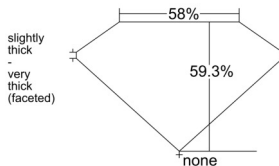

GIA®

FACSIMILE

GIA REPORT 6542350695

Verify this report at GIA.edu

GIA NATURAL DIAMOND DOSSIER®

December 31, 2025
GIA Report Number 6542350695
Shape and Cutting Style ..... Heart Brilliant
Measurements ..... 5.27 x 6.13 x 3.63 mm

GRADING RESULTS

Carat Weight ..... 0.70 carat
Color Grade I
Clarity Grade VVS1

ADDITIONAL GRADING INFORMATION

Polish ..... Excellent
Symmetry ..... Excellent
Fluorescence ..... None
Clarity Characteristics ..... Cloud, Pinpoint
Inscription(s): GIA 6542350695

PROPORTIONS

Profile not to actual proportions

GRADING SCALES

GIA COLOR SCALE		GIA CLARITY SCALE			
COLORLESS	D	VERY VERY SLIGHTLY INCLUDED	FLAWLESS		
	E		INTERNALLY FLAWLESS		
	F	VERY SLIGHTLY INCLUDED	VVS₁		
	G		VVS₂		
	H		VS₁		
	NEAR COLORLESS	I	SLIGHTLY INCLUDED	VS₂	
		J		SI₁	
		FAINT	K	INCLUDED	SI₂
			L		I₁
			M		I₂
VERT LIGHT	N	LIGHT	I₃		
	O				
	P				
	Q				
	R