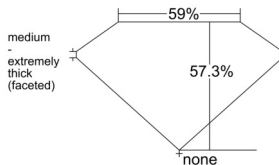

GIA®

FACSIMILE

GIA REPORT 6542350641

Verify this report at GIA.edu

GIA NATURAL DIAMOND DOSSIER®

January 01, 2026
GIA Report Number 6542350641
Shape and Cutting Style ..... Heart Brilliant
Measurements ..... 5.24 x 5.95 x 3.41 mm

GRADING RESULTS

Carat Weight ..... 0.60 carat
Color Grade ..... J
Clarity Grade VVS1

ADDITIONAL GRADING INFORMATION

Polish ..... Very Good
Symmetry ..... Excellent
Fluorescence ..... None
Clarity Characteristics ..... Pinpoint
Inscription(s): GIA 6542350641

PROPORTIONS

Profile not to actual proportions

GRADING SCALES

GIA COLOR SCALE		GIA CLARITY SCALE	
COLORLESS	D	VERY VERY SLIGHTLY INCLUDED	FLAWLESS
	E		INTERNALLY FLAWLESS
	F		VVS₁
	G		VVS₂
	H		VS₁
	I		VS₂
	J		SI₁
	K		SI₂
	L		I₁
	M		I₂
NEAR COLORLESS	N	SLIGHTLY INCLUDED	I₃
	O		
	P		
	Q		
FAINT	R		
	S		
	T		
	U		
VERT LIGHT	V		
	W		
	X		
	Y		
LIGHT	Z