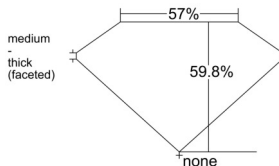

GIA®

FACSIMILE

GIA REPORT 6542350578

Verify this report at gia.edu

GIA NATURAL DIAMOND DOSSIER®

January 01, 2026
GIA Report Number 6542350578
Shape and Cutting Style ..... Heart Brilliant
Measurements ..... 5.80 x 6.77 x 4.05 mm

GRADING RESULTS

Carat Weight ..... 0.92 carat
Color Grade I
Clarity Grade VS1

ADDITIONAL GRADING INFORMATION

Polish ..... Excellent
Symmetry ..... Excellent
Fluorescence ..... Faint
Clarity Characteristics..... Crystal, Needle, Pinpoint
Inscription(s): GIA 6542350578

PROPORTIONS

Profile not to actual proportions

GRADING SCALES

GIA COLOR SCALE		GIA CLARITY SCALE			
COLORLESS	D	VERY VERY SLIGHTLY INCLUDED	FLAWLESS		
	E		INTERNALLY FLAWLESS		
	F	VERY SLIGHTLY INCLUDED	VVS₁		
	G		VVS₂		
	H		VS₁		
	NEAR COLORLESS	I	SLIGHTLY INCLUDED	VS₂	
		J		SI₁	
		FAINT	K	INCLUDED	SI₂
			L		I₁
			M		I₂
VERT LIGHT	N	LIGHT	I₃		
	O				
	P				
	Q				
	R