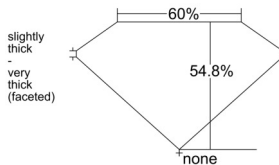

GIA®

FACSIMILE

GIA REPORT 6542350481

Verify this report at GIA.edu

GIA NATURAL DIAMOND DOSSIER®

January 01, 2026
GIA Report Number 6542350481
Shape and Cutting Style ..... Heart Brilliant
Measurements ..... 4.80 x 5.71 x 3.13 mm

GRADING RESULTS

Carat Weight ..... 0.50 carat
Color Grade ..... G
Clarity Grade VVS1

ADDITIONAL GRADING INFORMATION

Polish ..... Excellent
Symmetry ..... Excellent
Fluorescence ..... Faint
Clarity Characteristics..... Pinpoint, Feather, Surface Graining
Inspection(s): GIA 6542350481

PROPORTIONS

Profile not to actual proportions

GRADING SCALES

GIA COLOR SCALE		GIA CLARITY SCALE			
COLORLESS	D	VERY SLIGHTLY INCLUDED	FLAWLESS		
	E		INTERNALLY FLAWLESS		
	F	VERY SLIGHTLY INCLUDED	VVS₁		
	G		VVS₂		
	H		VS₁		
	NEAR COLORLESS	I	VERY SLIGHTLY INCLUDED	VS₂	
		J		SI₁	
		FAINT	K	SLIGHTLY INCLUDED	SI₂
			L		I₁
			M		I₂
VERT LIGHT	N	INCLUDED	I₃		
	O				
	P				
	Q				
	R				
LIGHT	S				
	T				
	U				
	V				
	W				
X					
Y					
Z