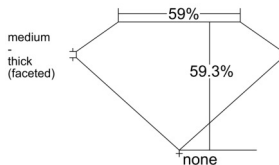

GIA®

FACSIMILE

GIA REPORT 6542350394

Verify this report at GIA.edu

GIA NATURAL DIAMOND DOSSIER®

December 31, 2025
GIA Report Number 6542350394
Shape and Cutting Style ..... Heart Brilliant
Measurements ..... 5.04 x 5.63 x 3.34 mm

GRADING RESULTS

Carat Weight ..... 0.55 carat
Color Grade ..... K
Clarity Grade VVS1

ADDITIONAL GRADING INFORMATION

Polish ..... Excellent
Symmetry ..... Very Good
Fluorescence ..... None
Clarity Characteristics ..... Cloud, Pinpoint
Inscription(s): GIA 6542350394

PROPORTIONS

Profile not to actual proportions

GRADING SCALES

GIA COLOR SCALE		GIA CLARITY SCALE	
COLORLESS	D	VERY VERY SLIGHTLY INCLUDED	FLAWLESS
	E		INTERNALLY FLAWLESS
	F		VVS₁
	G		VVS₂
	H		VS₁
	I		VS₂
	J		SI₁
	K		SI₂
	L		I₁
	M		I₂
NEAR COLORLESS	N	SLIGHTLY INCLUDED	I₃
	O		
	P		
	Q		
FAINT	R		
	S		
	T		
	U		
VERT LIGHT	V		
	W		
	X		
	Y		
LIGHT	Z