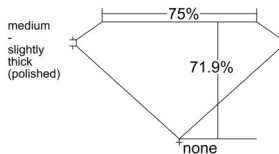

GIA®

FACSIMILE

GIA REPORT 6542350011

Verify this report at GIA.edu

GIA NATURAL DIAMOND DOSSIER®

December 31, 2025
GIA Report Number 6542350011
Shape and Cutting Style ..... Square Modified Brilliant
Measurements ..... 5.10 x 4.94 x 3.55 mm

GRADING RESULTS

Carat Weight ..... 0.70 carat
Color Grade ..... F
Clarity Grade VS1

ADDITIONAL GRADING INFORMATION

Polish ..... Excellent
Symmetry ..... Very Good
Fluorescence ..... None
Clarity Characteristics ..... Feather, Pinpoint
Inscription(s): GIA 6542350011

PROPORTIONS

Profile not to actual proportions

GRADING SCALES

GIA COLOR SCALE		GIA CLARITY SCALE			
COLORLESS	D	VERY VERY SLIGHTLY INCLUDED	FLAWLESS		
	E		INTERNALLY FLAWLESS		
	F	VERY SLIGHTLY INCLUDED	VVS₁		
	G		VVS₂		
	H		VS₁		
	NEAR COLORLESS	I	SLIGHTLY INCLUDED	VS₂	
		J		SI₁	
		FAINT	K	INCLUDED	SI₂
			L		I₁
			M		I₂
VERT LIGHT	N	LIGHT	I₃		
	O				
	P				
	Q				
	R