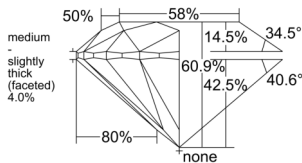

GIA®

FACSIMILE

GIA REPORT 6542343728

Verify this report at GIA.edu

GIA NATURAL DIAMOND DOSSIER®

December 30, 2025
GIA Report Number 6542343728
Shape and Cutting Style ..... Round Brilliant
Measurements ..... 4.48 - 4.50 x 2.74 mm

GRADING RESULTS

Carat Weight ..... 0.34 carat
Color Grade L
Clarity Grade VS1
Cut Grade ..... Excellent

ADDITIONAL GRADING INFORMATION

Polish ..... Excellent
Symmetry ..... Excellent
Fluorescence ..... Strong Blue
Clarity Characteristics ..... Crystal
Inscription(s): GIA 6542343728

PROPORTIONS

Profile to actual proportions

GRADING SCALES

GIA COLOR SCALE

COLOURESS	D
	E
	F
	G
	H
	I
	J
NEAR COLOURESS	K
	L
FANIT	M
	N
	O
	P
VERY LIGHT	Q
	R
	S
	T
	U
	V
	W
	X
	Y
LIGHT	Z

GIA CLARITY SCALE

FLAWLESS	INTERNAL FLAWLESS	
		FLAWLESS
VERY VERY SLIGHTLY INCLUDED	VVS₁	
	VVS₂	
VERY SLIGHTLY INCLUDED	VS₁	
	VS₂	
SLIGHTLY INCLUDED	SI₁	
	SI₂	
INCLUDED	I₁	
	I₂	
	I₃	

GIA CUT SCALE

EXCELLENT
VERY GOOD
GOOD
FAIR
POOR