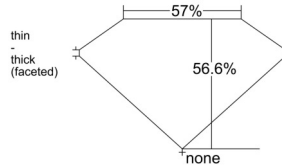

GIA®

FACSIMILE

GIA REPORT 6542332902

Verify this report at GIA.edu

GIA NATURAL DIAMOND DOSSIER®

December 29, 2025
GIA Report Number 6542332902
Shape and Cutting Style ..... Heart Brilliant
Measurements ..... 5.07 x 5.72 x 3.24 mm

GRADING RESULTS

Carat Weight ..... 0.52 carat
Color Grade ..... G
Clarity Grade VS1

ADDITIONAL GRADING INFORMATION

Polish ..... Excellent
Symmetry ..... Very Good
Fluorescence ..... Faint
Clarity Characteristics ..... Cloud
Inscription(s): GIA 6542332902

PROPORTIONS

Profile not to actual proportions

GRADING SCALES

GIA COLOR SCALE		GIA CLARITY SCALE	
COLORLESS	D	VERY VERY SLIGHTLY INCLUDED	FLAWLESS
	E		INTERNALLY FLAWLESS
	F		VVS₁
	G		VVS₂
	H		VS₁
	I		VS₂
	J		SI₁
	K		SI₂
	L		I₁
	M		I₂
NEAR COLORLESS	N	SLIGHTLY INCLUDED	I₃
	O		
	P		
	Q		
FAINT	R		
	S		
	T		
	U		
VERY LIGHT	V		
	W		
	X		
	Y		
LIGHT	Z