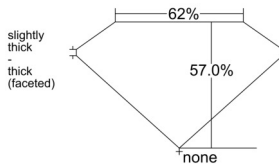

GIA®

FACSIMILE

GIA REPORT 6542331174

Verify this report at GIA.edu

GIA NATURAL DIAMOND DOSSIER®

December 27, 2025
GIA Report Number 6542331174
Shape and Cutting Style ..... Heart Brilliant
Measurements ..... 5.42 x 6.25 x 3.56 mm

GRADING RESULTS

Carat Weight ..... 0.71 carat
Color Grade ..... J
Clarity Grade VVS2

ADDITIONAL GRADING INFORMATION

Polish ..... Excellent
Symmetry ..... Very Good
Fluorescence ..... None
Clarity Characteristics ..... Feather
Inscription(s): GIA 6542331174

PROPORTIONS

Profile not to actual proportions

GRADING SCALES

GIA COLOR SCALE		GIA CLARITY SCALE			
COLORLESS	D	VERY VERY SLIGHTLY INCLUDED	FLAWLESS		
	E		INTERNALLY FLAWLESS		
	F	VERY SLIGHTLY INCLUDED	VVS₁		
	G		VVS₂		
	H		VS₁		
	NEAR COLORLESS	I	SLIGHTLY INCLUDED	VS₂	
		J		SI₁	
		FAINT	K	INCLUDED	SI₂
			L		I₁
			M		I₂
VERT LIGHT	N	LIGHT	I₃		
	O				
	P				
	Q				
	R