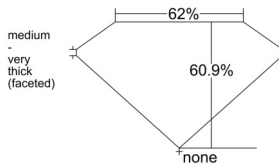

GIA®

FACSIMILE

GIA REPORT 6542330222

Verify this report at GIA.edu

GIA NATURAL DIAMOND DOSSIER®

December 27, 2025
GIA Report Number 6542330222
Shape and Cutting Style ..... Heart Brilliant
Measurements ..... 4.41 x 5.10 x 3.11 mm

GRADING RESULTS

Carat Weight ..... 0.40 carat
Color Grade I
Clarity Grade VS1

ADDITIONAL GRADING INFORMATION

Polish ..... Very Good
Symmetry ..... Very Good
Fluorescence ..... Faint
Clarity Characteristics ..... Cavity, Needle
Inscription(s): GIA 6542330222

PROPORTIONS

Profile not to actual proportions

GRADING SCALES

GIA COLOR SCALE		GIA CLARITY SCALE			
COLORLESS	D	VERY VERY SLIGHTLY INCLUDED	FLAWLESS		
	E		INTERNALLY FLAWLESS		
	F		VS₁		
	NEAR COLORLESS	G	VERY SLIGHTLY INCLUDED	VS₂	
		H		VS₁	
		FAINT	I	SLIGHTLY INCLUDED	VS₂
			J		SI₁
	K		SI₂		
	LIGHT		L	INCLUDED	I₁
		M	I₂		
N		I₃			
O					
P					
Q					
R					
S					
T					
U					
V					
W					
X					
Y					
Z