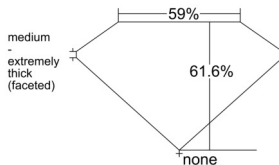

GIA®

FACSIMILE

GIA REPORT 6542329967

Verify this report at GIA.edu

GIA NATURAL DIAMOND DOSSIER®

December 27, 2025
GIA Report Number 6542329967
Shape and Cutting Style ..... Heart Brilliant
Measurements ..... 4.69 x 5.35 x 3.29 mm

GRADING RESULTS

Carat Weight ..... 0.50 carat
Color Grade I
Clarity Grade VS1

ADDITIONAL GRADING INFORMATION

Polish ..... Excellent
Symmetry ..... Excellent
Fluorescence ..... Faint
Clarity Characteristics ..... Feather, Pinpoint
Inscription(s): GIA 6542329967

PROPORTIONS

Profile not to actual proportions

GRADING SCALES

GIA COLOR SCALE		GIA CLARITY SCALE			
COLORLESS	D	VERY VERY SLIGHTLY INCLUDED	FLAWLESS		
	E		INTERNALLY FLAWLESS		
	F	VERY SLIGHTLY INCLUDED	VVS₁		
	G		VVS₂		
	H		VS₁		
	NEAR COLORLESS	I	SLIGHTLY INCLUDED	VS₂	
		J		SI₁	
		FAINT	K	INCLUDED	SI₂
			L		I₁
			M		I₂
VERT LIGHT	N	INCLUDED	I₃		
	O				
	P				
	Q				
	R				
LIGHT	S				
	T				
	U				
	V				
	W				
	X				
Y					
Z