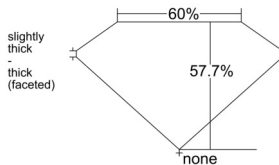

GIA®

FACSIMILE

GIA REPORT 6542329623

Verify this report at GIA.edu

GIA NATURAL DIAMOND DOSSIER®

December 27, 2025
GIA Report Number 6542329623
Shape and Cutting Style ..... Heart Brilliant
Measurements ..... 5.17 x 5.92 x 3.41 mm

GRADING RESULTS

Carat Weight ..... 0.61 carat
Color Grade ..... E
Clarity Grade VVS1

ADDITIONAL GRADING INFORMATION

Polish ..... Excellent
Symmetry ..... Excellent
Fluorescence ..... Faint
Clarity Characteristics ..... Pinpoint
Inscription(s): GIA 6542329623

PROPORTIONS

Profile not to actual proportions

GRADING SCALES

GIA COLOR SCALE		GIA CLARITY SCALE	
COLORLESS	D	VERY VERY SLIGHTLY INCLUDED	FLAWLESS
	E		INTERNALLY FLAWLESS
	F		VVS₁
	G		VVS₂
	H		VS₁
	I		VS₂
	J		SI₁
	K		SI₂
	L		I₁
	M		I₂
NEAR COLORLESS	N	SLIGHTLY INCLUDED	I₃
	O		
	P		
	Q		
FAINT	R		
	S		
	T		
	U		
VERT LIGHT	V		
	W		
	X		
	Y		
LIGHT	Z