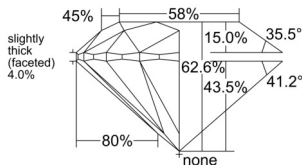

GIA®

FACSIMILE

GIA REPORT 6542329395

Verify this report at GIA.edu

GIA NATURAL DIAMOND DOSSIER®

December 27, 2025
GIA Report Number 6542329395
Shape and Cutting Style ..... Round Brilliant
Measurements ..... 5.69 - 5.72 x 3.57 mm

GRADING RESULTS

Carat Weight ..... 0.72 carat
Color Grade ..... J
Clarity Grade VVS1
Cut Grade ..... Excellent

ADDITIONAL GRADING INFORMATION

Polish ..... Excellent
Symmetry ..... Excellent
Fluorescence ..... Strong Blue
Clarity Characteristics ..... Pinpoint
Inscription(s): GIA 6542329395

PROPORTIONS

Profile to actual proportions

GRADING SCALES

GIA COLOR SCALE

COLOURLESS	D
	E
	F
	G
	H
	I
	J
NEAR COLOURLESS	K
	L
FAIN	M
	N
	O
	P
VERY LIGHT	Q
	R
	S
	T
	U
	V
	W
	X
	Y
LIGHT	Z

GIA CLARITY SCALE

FLAWLESS	INTERNAL FLAWLESS	
		EXCELLENT
VERY VERY SLIGHTLY INCLUDED	VVS₁	
	VVS₂	
VERY SLIGHTLY INCLUDED	VS₁	
	VS₂	
SLIGHTLY INCLUDED	SI₁	
	SI₂	
INCLUDED	I₁	
	I₂	
	I₃	

GIA CUT SCALE

EXCELLENT
VERY GOOD
GOOD
FAIR
POOR