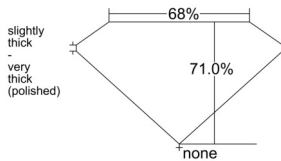

GIA®

FACSIMILE

GIA REPORT 6542326924

Verify this report at GIA.edu

GIA NATURAL DIAMOND DOSSIER®

December 29, 2025
GIA Report Number 6542326924
Shape and Cutting Style ..... **Cut-Cornered Rectangular Modified Brilliant**
Measurements ..... 5.20 x 3.93 x 2.79 mm

GRADING RESULTS

Carat Weight ..... 0.50 carat
Color Grade ..... D
Clarity Grade VS2

ADDITIONAL GRADING INFORMATION

Polish ..... Excellent
Symmetry ..... Very Good
Fluorescence ..... Faint
Clarity Characteristics ..... Crystal
Inscription(s): GIA 6542326924

PROPORTIONS

Profile not to actual proportions

GRADING SCALES

GIA COLOR SCALE		GIA CLARITY SCALE	
COLORLESS	D	VERY VERY SLIGHTLY INCLUDED	FLAWLESS
	E		INTERNALLY FLAWLESS
	F		VVS₁
	G		VVS₂
	H		VS₁
	I		VS₂
	J		SI₁
	K		SI₂
	L		I₁
	M		I₂
NEAR COLORLESS	N	SLIGHTLY INCLUDED	I₃
	O		
	P		
	Q		
FAINT	R	INCLUDED	
	S		
	T		
	U		
VERT LIGHT	V		
	W		
	X		
	Y		
LIGHT	Z