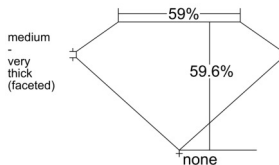

GIA®

FACSIMILE

GIA REPORT 6542325566

Verify this report at GIA.edu

GIA NATURAL DIAMOND DOSSIER®

December 27, 2025
GIA Report Number 6542325566
Shape and Cutting Style ..... Heart Brilliant
Measurements ..... 5.33 x 6.25 x 3.72 mm

GRADING RESULTS

Carat Weight ..... 0.73 carat
Color Grade ..... G
Clarity Grade VVS1

ADDITIONAL GRADING INFORMATION

Polish ..... Excellent
Symmetry ..... Excellent
Fluorescence ..... Faint
Clarity Characteristics ..... Pinpoint
Inscription(s): GIA 6542325566

PROPORTIONS

Profile not to actual proportions

GRADING SCALES

GIA COLOR SCALE		GIA CLARITY SCALE	
COLORLESS	D	VERY VERY SLIGHTLY INCLUDED	FLAWLESS
	E		INTERNALLY FLAWLESS
	F		VVS₁
	G		VVS₂
	H		VS₁
	I		VS₂
	J		SI₁
	K		SI₂
	L		I₁
	M		I₂
NEAR COLORLESS	N	SLIGHTLY INCLUDED	I₃
	O		
	P		
	Q		
FAINT	R		
	S		
	T		
	U		
VERY LIGHT	V		
	W		
	X		
	Y		
LIGHT	Z