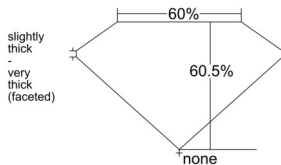

GIA®

FACSIMILE

GIA REPORT 6542324638

Verify this report at GIA.edu

GIA NATURAL DIAMOND DOSSIER®

December 27, 2025
GIA Report Number 6542324638
Shape and Cutting Style ..... Heart Brilliant
Measurements ..... 4.82 x 5.47 x 3.31 mm

GRADING RESULTS

Carat Weight ..... 0.51 carat
Color Grade ..... J
Clarity Grade VS1

ADDITIONAL GRADING INFORMATION

Polish ..... Excellent
Symmetry ..... Very Good
Fluorescence ..... None
Clarity Characteristics ..... Feather, Pinpoint
Inscription(s): GIA 6542324638

PROPORTIONS

Profile not to actual proportions

GRADING SCALES

GIA COLOR SCALE		GIA CLARITY SCALE			
COLORLESS	D	VERY VERY SLIGHTLY INCLUDED	FLAWLESS		
	E		INTERNALLY FLAWLESS		
	F	VERY SLIGHTLY INCLUDED	VVS₁		
	G		VVS₂		
	H		VS₁		
	NEAR COLORLESS	I	SLIGHTLY INCLUDED	VS₂	
		J		SI₁	
		FAINT	K	INCLUDED	SI₂
			L		I₁
			M		I₂
VERT LIGHT	N	INCLUDED	I₃		
	O				
	P				
	Q				
	R				
LIGHT	S				
	T				
	U				
	V				
	W				
X					
Y					
Z