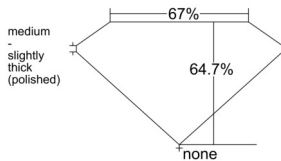

GIA®

FACSIMILE

GIA REPORT 6542324533

Verify this report at GIA.edu

GIA NATURAL DIAMOND DOSSIER®

December 27, 2025
GIA Report Number 6542324533
Shape and Cutting Style ..... Square Emerald Cut
Measurements ..... 5.19 x 5.16 x 3.34 mm

GRADING RESULTS

Carat Weight ..... 0.82 carat
Color Grade ..... F
Clarity Grade VS1

ADDITIONAL GRADING INFORMATION

Polish ..... Excellent
Symmetry ..... Very Good
Fluorescence ..... None
Clarity Characteristics ..... Crystal, Cloud
Inscription(s): GIA 6542324533

PROPORTIONS

Profile not to actual proportions

GRADING SCALES

GIA COLOR SCALE		GIA CLARITY SCALE			
COLORLESS	D	VERY VERY SLIGHTLY INCLUDED	FLAWLESS		
	E		INTERNALLY FLAWLESS		
	F	VERY SLIGHTLY INCLUDED	VS₁		
	G		VS₂		
	H		VS₁		
	NEAR COLORLESS	I	SLIGHTLY INCLUDED	VS₂	
		J		SI₁	
		FAINT	K	INCLUDED	SI₂
			L		I₁
			M		I₂
VERT LIGHT	N	INCLUDED	I₃		
	O				
	P				
	Q				
	R				
LIGHT	S				
	T				
	U				
	V				
	W				
	X				
	Y				
	Z