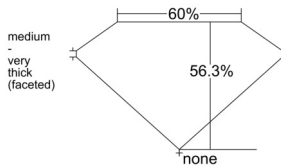

GIA®

FACSIMILE

GIA REPORT 6542322508

Verify this report at GIA.edu

GIA NATURAL DIAMOND DOSSIER®

December 29, 2025
GIA Report Number 6542322508
Shape and Cutting Style ..... Heart Brilliant
Measurements ..... 4.77 x 5.58 x 3.14 mm

GRADING RESULTS

Carat Weight ..... 0.50 carat
Color Grade ..... D
Clarity Grade VS2

ADDITIONAL GRADING INFORMATION

Polish ..... Very Good
Symmetry ..... Very Good
Fluorescence ..... None
Clarity Characteristics ..... Crystal
Inscription(s): GIA 6542322508

PROPORTIONS

Profile not to actual proportions

GRADING SCALES

GIA COLOR SCALE		GIA CLARITY SCALE			
COLORLESS	D	VERY VERY SLIGHTLY INCLUDED	FLAWLESS		
	E		INTERNALLY FLAWLESS		
	F	VERY SLIGHTLY INCLUDED	VVS₁		
	G		VVS₂		
	H		VS₁		
	NEAR COLORLESS	I	SLIGHTLY INCLUDED	VS₂	
		J		SI₁	
		FAINT	K	INCLUDED	SI₂
			L		I₁
			M		I₂
VERT LIGHT	N	INCLUDED	I₃		
	O				
	P				
	Q				
	R				
	S				
	T				
LIGHT	U				
	V				
	W				
	X				
Y					
Z