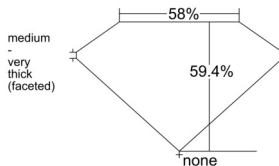

GIA®

FACSIMILE

GIA REPORT 6542322193

Verify this report at GIA.edu

GIA NATURAL DIAMOND DOSSIER®

December 27, 2025
GIA Report Number 6542322193
Shape and Cutting Style ..... Heart Brilliant
Measurements ..... 4.83 x 5.52 x 3.28 mm

GRADING RESULTS

Carat Weight ..... 0.50 carat
Color Grade ..... H
Clarity Grade VVS1

ADDITIONAL GRADING INFORMATION

Polish ..... Excellent
Symmetry ..... Excellent
Fluorescence ..... Faint
Clarity Characteristics ..... Feather
Inscription(s): GIA 6542322193

PROPORTIONS

Profile not to actual proportions

GRADING SCALES

GIA COLOR SCALE		GIA CLARITY SCALE			
COLORLESS	D	VERY VERY SLIGHTLY INCLUDED	FLAWLESS		
	E		INTERNALLY FLAWLESS		
	F	VERY SLIGHTLY INCLUDED	VVS₁		
	G		VVS₂		
	H		VS₁		
	NEAR COLORLESS	I	SLIGHTLY INCLUDED	VS₂	
		J		SI₁	
		FAINT	K	INCLUDED	SI₂
			L		I₁
			M		I₂
VERT LIGHT	N	LIGHT	I₃		
	O				
	P				
	Q				
	R				
	S				
	T				
LIGHT	U				
	V				
	W				
	X				
Y					
Z