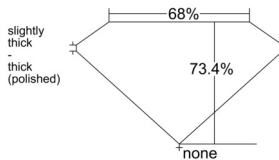

GIA®

FACSIMILE

GIA REPORT 6542315266

Verify this report at GIA.edu

GIA NATURAL DIAMOND DOSSIER®

December 26, 2025
GIA Report Number 6542315266
Shape and Cutting Style ..... Square Modified Brilliant
Measurements ..... 5.10 x 5.03 x 3.69 mm

GRADING RESULTS

Carat Weight ..... 0.80 carat
Color Grade ..... H
Clarity Grade VS1

ADDITIONAL GRADING INFORMATION

Polish ..... Excellent
Symmetry ..... Very Good
Fluorescence ..... None
Clarity Characteristics ..... Cloud
Inscription(s): GIA 6542315266

PROPORTIONS

Profile not to actual proportions

GRADING SCALES

GIA COLOR SCALE		GIA CLARITY SCALE			
COLORLESS	D	VERY VERY SLIGHTLY INCLUDED	FLAWLESS		
	E		INTERNALLY FLAWLESS		
	F	VERY SLIGHTLY INCLUDED	VVS₁		
	G		VVS₂		
	H		VS₁		
	NEAR COLORLESS	I	SLIGHTLY INCLUDED	VS₂	
		J		SI₁	
		FAINT	K	INCLUDED	SI₂
			L		I₁
			M		I₂
VERT LIGHT	N	LIGHT	I₃		
	O				
	P				
	Q				
	R				
	S				
	T