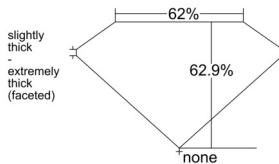

GIA®

FACSIMILE

GIA REPORT 6542312979

Verify this report at GIA.edu

GIA NATURAL DIAMOND DOSSIER®

December 25, 2025
GIA Report Number 6542312979
Shape and Cutting Style ..... Heart Brilliant
Measurements ..... 4.26 x 4.90 x 3.09 mm

GRADING RESULTS

Carat Weight ..... 0.40 carat
Color Grade I
Clarity Grade VS1

ADDITIONAL GRADING INFORMATION

Polish ..... Excellent
Symmetry ..... Very Good
Fluorescence ..... Faint
Clarity Characteristics..... Crystal, Feather, Cloud, Needle
Inscription(s): GIA 6542312979

PROPORTIONS

Profile not to actual proportions

GRADING SCALES

GIA COLOR SCALE		GIA CLARITY SCALE			
COLORLESS	D	VERY VERY SLIGHTLY INCLUDED	FLAWLESS		
	E		INTERNALLY FLAWLESS		
	F	VERY SLIGHTLY INCLUDED	VS₁		
	G		VS₂		
	H		VS₁		
	NEAR COLORLESS	I	SLIGHTLY INCLUDED	SI₁	
		J		SI₂	
		FAINT	K	INCLUDED	I₁
			L		I₂
			M		I₃
VERT LIGHT	N				
	O				
	P				
	Q				
	R				
LIGHT	S				
	T				
	U				
	V				
	W				
	X				
	Y				
	Z