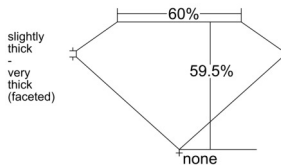

GIA®

FACSIMILE

GIA REPORT 6542302611

Verify this report at GIA.edu

GIA NATURAL DIAMOND DOSSIER®

December 24, 2025
GIA Report Number 6542302611
Shape and Cutting Style ..... Heart Brilliant
Measurements ..... 5.68 x 6.60 x 3.93 mm

GRADING RESULTS

Carat Weight ..... 0.90 carat
Color Grade I
Clarity Grade VVS2

ADDITIONAL GRADING INFORMATION

Polish ..... Excellent
Symmetry ..... Excellent
Fluorescence ..... None
Clarity Characteristics ..... Cloud
Inscription(s): GIA 6542302611

PROPORTIONS

Profile not to actual proportions

GRADING SCALES

GIA COLOR SCALE		GIA CLARITY SCALE			
COLORLESS	D	VERY VERY SLIGHTLY INCLUDED	FLAWLESS		
	E		INTERNALLY FLAWLESS		
	F	VERY SLIGHTLY INCLUDED	VVS₁		
	G		VVS₂		
	H		VS₁		
	NEAR COLORLESS	I	SLIGHTLY INCLUDED	VS₂	
		J		SI₁	
		FAINT	K	INCLUDED	SI₂
			L		I₁
			M		I₂
VERT LIGHT	N	LIGHT	I₃		
	O				
	P				
	Q				
	R