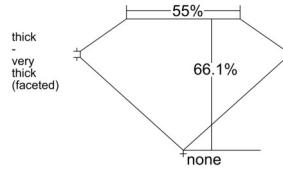

GIA®

FACSIMILE

GIA REPORT 6542302573

Verify this report at GIA.edu

GIA NATURAL DIAMOND DOSSIER®

December 25, 2025
GIA Report Number 6542302573
Shape and Cutting Style ..... Oval Brilliant
Measurements ..... 6.63 x 4.91 x 3.24 mm

GRADING RESULTS

Carat Weight ..... 0.70 carat
Color Grade I
Clarity Grade VS2

ADDITIONAL GRADING INFORMATION

Polish ..... Excellent
Symmetry ..... Excellent
Fluorescence ..... Faint
Clarity Characteristics ..... Crystal, Cloud
Inscription(s): GIA 6542302573

PROPORTIONS

Profile not to actual proportions

GRADING SCALES

GIA COLOR SCALE		GIA CLARITY SCALE			
COLORLESS	D	VERY VERY SLIGHTLY INCLUDED	FLAWLESS		
	E		INTERNALLY FLAWLESS		
	F	VERY SLIGHTLY INCLUDED	VVS₁		
	G		VVS₂		
	H		VS₁		
	NEAR COLORLESS	I	SLIGHTLY INCLUDED	VS₂	
		J		SI₁	
		FAINT	K	INCLUDED	SI₂
			L		I₁
			M		I₂
VERT LIGHT	N	LIGHT	I₃		
	O				
	P				
	Q				
	R				
	S				
	T				
LIGHT	U				
	V				
	W				
	X				
Y					
Z