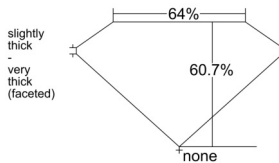

GIA®

FACSIMILE

GIA REPORT 6542299642

Verify this report at GIA.edu

GIA NATURAL DIAMOND DOSSIER®

December 24, 2025
GIA Report Number 6542299642
Shape and Cutting Style ..... Pear Brilliant
Measurements ..... 7.05 x 4.52 x 2.75 mm

GRADING RESULTS

Carat Weight ..... 0.53 carat
Color Grade ..... H
Clarity Grade VS1

ADDITIONAL GRADING INFORMATION

Polish ..... Excellent
Symmetry ..... Very Good
Fluorescence ..... None
Clarity Characteristics ..... Cloud
Inscription(s): GIA 6542299642

PROPORTIONS

Profile not to actual proportions

GRADING SCALES

GIA COLOR SCALE		GIA CLARITY SCALE			
COLORLESS	D	VERY VERY SLIGHTLY INCLUDED	FLAWLESS		
	E		INTERNALLY FLAWLESS		
	F	VERY SLIGHTLY INCLUDED	VS₁		
	G		VS₂		
	H		VS₁		
	NEAR COLORLESS	I	SLIGHTLY INCLUDED	VS₂	
		J		SI₁	
		FAINT	K	INCLUDED	SI₂
			L		I₁
			M		I₂
VERT LIGHT	N	LIGHT	I₃		
	O				
	P				
	Q				
	R