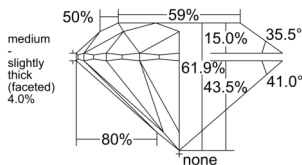

GIA®

FACSIMILE

GIA REPORT 6542298921

Verify this report at GIA.edu

GIA NATURAL DIAMOND DOSSIER®

December 24, 2025
GIA Report Number 6542298921
Shape and Cutting Style ..... Round Brilliant
Measurements ..... 3.94 - 3.96 x 2.44 mm

GRADING RESULTS

Carat Weight ..... 0.23 carat
Color Grade ..... E
Clarity Grade VVS1
Cut Grade ..... Excellent

ADDITIONAL GRADING INFORMATION

Polish ..... Excellent
Symmetry ..... Excellent
Fluorescence ..... Faint
Clarity Characteristics ..... Pinpoint
Inscription(s): GIA 6542298921

PROPORTIONS

Profile to actual proportions