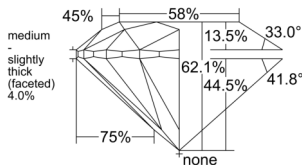

GIA®

FACSIMILE

GIA REPORT 6542298634

Verify this report at GIA.edu

GIA NATURAL DIAMOND DOSSIER®

December 24, 2025
GIA Report Number 6542298634
Shape and Cutting Style ..... Round Brilliant
Measurements ..... 3.70 - 3.71 x 2.30 mm

GRADING RESULTS

Carat Weight ..... 0.19 carat
Color Grade ..... E
Clarity Grade VVS1
Cut Grade ..... Excellent

ADDITIONAL GRADING INFORMATION

Polish ..... Excellent
Symmetry ..... Excellent
Fluorescence ..... Faint
Clarity Characteristics ..... Cloud
Inscription(s): GIA 6542298634

PROPORTIONS

Profile to actual proportions

GRADING SCALES

GIA COLOR SCALE	GIA CLARITY SCALE	GIA CUT SCALE
COLORESS	FLAWLESS	EXCELLENT
D	INTERNALLY FLAWLESS	
E	VVS₁	VERY GOOD
F		
G	VS₁	GOOD
H		
I	SI₁	FAIR
J		
K	I₁	POOR
L		
M	I₂	
N		
O	I₃	
P		
Q		
R		
S		
T		
U		
V		
W		
X		
Y		
Z