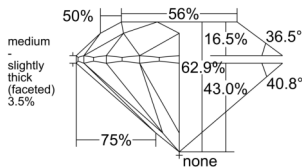

GIA®

FACSIMILE

GIA REPORT 6542294156

Verify this report at GIA.edu

GIA NATURAL DIAMOND DOSSIER®

December 24, 2025
GIA Report Number 6542294156
Shape and Cutting Style ..... Round Brilliant
Measurements ..... 6.02 - 6.07 x 3.80 mm

GRADING RESULTS

Carat Weight ..... 0.86 carat
Color Grade ..... D
Clarity Grade ..... Internally Flawless
Cut Grade ..... Excellent

ADDITIONAL GRADING INFORMATION

Polish ..... Excellent
Symmetry ..... Excellent
Fluorescence ..... Medium Blue
Clarity Characteristics ..... Minor Details of Polish
Inscription(s): GIA 6542294156

PROPORTIONS

GRADING SCALES

GIA COLOR SCALE

COLORLESS	D
	E
	F
	G
	H
	I
	J
NEAR COLORLESS	K
	L
	M
Faint	N
	O
	P
	Q
	R
	S
	T
	U
	V
	W
	X
	Y
Light	Z

GIA CLARITY SCALE

FLAWLESS	INTERNAL FLAWLESS	
		EXCELLENT
VVS₁	VERY GOOD	
VVS₂		
VS₁	GOOD	
VS₂		
SI₁	FAIR	
SI₂		
I₁	POOR	
I₂		
I₃		

GIA CUT SCALE

EXCELLENT
VERY GOOD
GOOD
FAIR
POOR