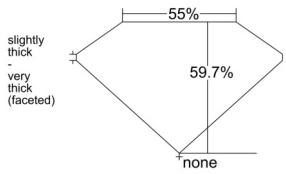

GIA®

FACSIMILE

GIA REPORT 6542289994

Verify this report at GIA.edu

GIA NATURAL DIAMOND DOSSIER®

December 23, 2025
GIA Report Number 6542289994
Shape and Cutting Style ..... Heart Brilliant
Measurements ..... 5.32 x 6.09 x 3.64 mm

GRADING RESULTS

Carat Weight ..... 0.70 carat
Color Grade ..... E
Clarity Grade VS1

ADDITIONAL GRADING INFORMATION

Polish ..... Very Good
Symmetry ..... Very Good
Fluorescence ..... Strong Blue
Clarity Characteristics ..... Crystal
Inscription(s): GIA 6542289994

PROPORTIONS

GRADING SCALES

GIA COLOR SCALE		GIA CLARITY SCALE			
COLORLESS	D	VERY VERY SLIGHTLY INCLUDED	FLAWLESS		
	E		INTERNALLY FLAWLESS		
	F	VERY SLIGHTLY INCLUDED	VS₁		
	G		VS₂		
	H		VS₁		
	NEAR COLORLESS	I	SLIGHTLY INCLUDED	VS₂	
		J		SI₁	
		FAINT	K	INCLUDED	SI₂
			L		I₁
			M		I₂
VERT LIGHT	N	LIGHT	I₃		
	O				
	P				
	Q				
	R				
	S