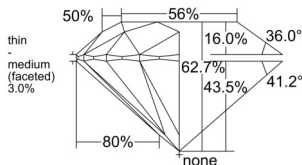

GIA®

FACSIMILE

GIA REPORT 6542286415

Verify this report at GIA.edu

GIA NATURAL DIAMOND DOSSIER®

December 24, 2025
GIA Report Number 6542286415
Shape and Cutting Style ..... Round Brilliant
Measurements ..... 5.69 - 5.71 x 3.57 mm

GRADING RESULTS

Carat Weight ..... 0.70 carat
Color Grade ..... F
Clarity Grade VVS1
Cut Grade ..... Excellent

ADDITIONAL GRADING INFORMATION

Polish ..... Excellent
Symmetry ..... Excellent
Fluorescence ..... Medium Blue
Clarity Characteristics ..... Needle
Inscription(s): GIA 6542286415

PROPORTIONS

GRADING SCALES

GIA COLOR SCALE	GIA CLARITY SCALE	GIA CUT SCALE
COLOURLESS	FLAWLESS	EXCELLENT
D	INTERNALLY FLAWLESS	
E	VVS₁	VERY GOOD
F		
G	VVS₂	
H	VS₁	GOOD
I		
J	VS₂	
K	SI₁	FAIR
L		
M	SI₂	
N	I₁	POOR
O		
P	I₂	
Q	I₃	
R		
S		
T		
U		
V		
W		
X		
Y		
Z