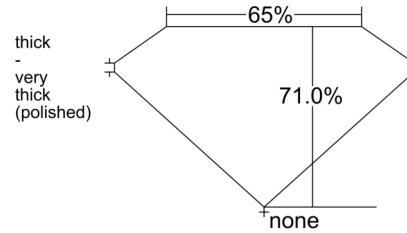

PROPORTIONS

Profile not to actual proportions