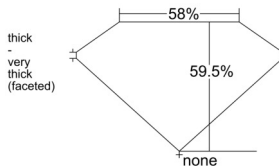

GIA®

FACSIMILE

GIA REPORT 6542284255

Verify this report at GIA.edu

GIA NATURAL DIAMOND DOSSIER®

December 23, 2025
GIA Report Number 6542284255
Shape and Cutting Style ..... Heart Brilliant
Measurements ..... 5.37 x 6.18 x 3.68 mm

GRADING RESULTS

Carat Weight ..... 0.74 carat
Color Grade ..... F
Clarity Grade VVS2

ADDITIONAL GRADING INFORMATION

Polish ..... Excellent
Symmetry ..... Excellent
Fluorescence ..... None
Clarity Characteristics ..... Cloud, Feather
Inscription(s): GIA 6542284255

PROPORTIONS

Profile not to actual proportions

GRADING SCALES

GIA COLOR SCALE		GIA CLARITY SCALE			
COLORLESS	D	VERY VERY SLIGHTLY INCLUDED	FLAWLESS		
	E		INTERNALLY FLAWLESS		
	F	VERY SLIGHTLY INCLUDED	VVS₁		
	G		VVS₂		
	H		VS₁		
	NEAR COLORLESS	I	SLIGHTLY INCLUDED	VS₂	
		J		SI₁	
		FAINT	K	INCLUDED	SI₂
			L		I₁
			M		I₂
VERT LIGHT	N	LIGHT	I₃		
	O				
	P				
	Q				
	R