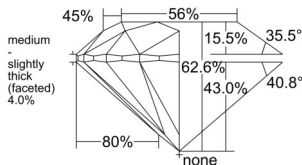

GIA®

FACSIMILE

GIA REPORT 6542279948

Verify this report at GIA.edu

GIA NATURAL DIAMOND DOSSIER®

December 22, 2025
GIA Report Number 6542279948
Shape and Cutting Style ..... Round Brilliant
Measurements ..... 5.40 - 5.42 x 3.39 mm

GRADING RESULTS

Carat Weight ..... 0.61 carat
Color Grade ..... E
Clarity Grade ..... Internally Flawless
Cut Grade ..... Excellent

ADDITIONAL GRADING INFORMATION

Polish ..... Excellent
Symmetry ..... Excellent
Fluorescence ..... Medium Blue
Clarity Characteristics ..... Minor Details of Polish
Inspection(s): GIA 6542279948

PROPORTIONS

GRADING SCALES

GIA COLOR SCALE

COLORESS	D
	E
	F
	G
	H
	I
	J
NEAR COLORESS	K
	L
FAINT	M
	N
	O
	P
VERY LIGHT	Q
	R
	S
	T
	U
	V
	W
	X
	Y
LIGHT	Z

GIA CLARITY SCALE

FLAWLESS	INTERNAL FLAWLESS	
		FLAWLESS
VERY VERY SLIGHTLY INCLUDED	VVS₁	
	VVS₂	
VERY SLIGHTLY INCLUDED	VS₁	
	VS₂	
SLIGHTLY INCLUDED	SI₁	
	SI₂	
INCLUDED	I₁	
	I₂	
	I₃	

GIA CUT SCALE

EXCELLENT
VERY GOOD
GOOD
FAIR
POOR