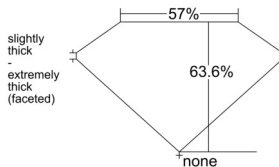

GIA®

FACSIMILE

GIA REPORT 6542276455

Verify this report at GIA.edu

GIA NATURAL DIAMOND DOSSIER®

December 22, 2025
GIA Report Number 6542276455
Shape and Cutting Style ..... Heart Brilliant
Measurements ..... 4.81 x 5.50 x 3.50 mm

GRADING RESULTS

Carat Weight ..... 0.56 carat
Color Grade ..... J
Clarity Grade VS2

ADDITIONAL GRADING INFORMATION

Polish ..... Very Good
Symmetry ..... Very Good
Fluorescence ..... Faint
Clarity Characteristics..... Crystal, Cloud, Needle, Feather
Inscription(s): GIA 6542276455

PROPORTIONS

Profile not to actual proportions

GRADING SCALES

GIA COLOR SCALE		GIA CLARITY SCALE			
COLORLESS	D	VERY VERY SLIGHTLY INCLUDED	FLAWLESS		
	E		INTERNALLY FLAWLESS		
	F	VERY SLIGHTLY INCLUDED	VVS₁		
	G		VVS₂		
	H		VS₁		
	NEAR COLORLESS	I	SLIGHTLY INCLUDED	VS₂	
		J		SI₁	
		FAINT	K	INCLUDED	SI₂
			L		I₁
			M		I₂
VERT LIGHT	N		INCLUDED	I₃	
	O				
	P				
	Q				
	R				
LIGHT	S				
	T				
	U				
	V				
	Z