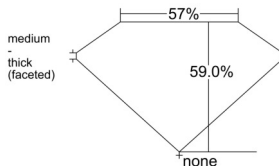

GIA®

FACSIMILE

GIA REPORT 6542275311

Verify this report at GIA.edu

GIA NATURAL DIAMOND DOSSIER®

December 22, 2025
GIA Report Number 6542275311
Shape and Cutting Style ..... Heart Brilliant
Measurements ..... 4.89 x 5.65 x 3.34 mm

GRADING RESULTS

Carat Weight ..... 0.50 carat
Color Grade ..... D
Clarity Grade S11

ADDITIONAL GRADING INFORMATION

Polish ..... Excellent
Symmetry ..... Very Good
Fluorescence ..... None
Clarity Characteristics ..... Crystal
Inscription(s): GIA 6542275311

PROPORTIONS

Profile not to actual proportions

GRADING SCALES

GIA COLOR SCALE		GIA CLARITY SCALE			
COLORLESS	D	VERY VERY SLIGHTLY INCLUDED	FLAWLESS		
	E		INTERNALLY FLAWLESS		
	F		VVS₁		
	NEAR COLORLESS	G	VVS₂		
		H	VERY SLIGHTLY INCLUDED	VS₁	
		I		VS₂	
		FAINT	J	SLIGHTLY INCLUDED	S1₁
			K		S1₂
	L		INCLUDED		I₁
	M			I₂	
VERT LIGHT	N		INCLUDED	I₃	
	O				
	P				
	Q				
	R				
LIGHT	S				
	T				
	U				
	V				
	W				
	X				
	Y				
	Z