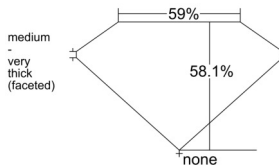

GIA®

FACSIMILE

GIA REPORT 6542272656

Verify this report at GIA.edu

GIA NATURAL DIAMOND DOSSIER®

December 19, 2025
GIA Report Number 6542272656
Shape and Cutting Style ..... Heart Brilliant
Measurements ..... 5.51 x 6.27 x 3.64 mm

GRADING RESULTS

Carat Weight ..... 0.72 carat
Color Grade ..... G
Clarity Grade VS2

ADDITIONAL GRADING INFORMATION

Polish ..... Excellent
Symmetry ..... Very Good
Fluorescence ..... None
Clarity Characteristics ..... Cloud, Crystal
Inscription(s): GIA 6542272656

PROPORTIONS

Profile not to actual proportions

GRADING SCALES

GIA COLOR SCALE		GIA CLARITY SCALE	
COLORLESS	D	VERY VERY SLIGHTLY INCLUDED	FLAWLESS
	E		INTERNALLY FLAWLESS
	F		VVS₁
	G		VVS₂
	H		VS₁
	I		VS₂
	J		SI₁
	K		SI₂
	L		I₁
	M		I₂
NEAR COLORLESS	N	SLIGHTLY INCLUDED	I₃
	O		
	P		
	Q		
FAINT	R		
	S		
	T		
	U		
VERT LIGHT	V		
	W		
	X		
	Y		
LIGHT	Z