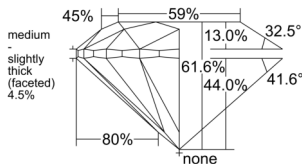

GIA®

FACSIMILE

GIA REPORT 6542270948

Verify this report at GIA.edu

GIA NATURAL DIAMOND DOSSIER®

December 19, 2025
GIA Report Number 6542270948
Shape and Cutting Style ..... Round Brilliant
Measurements ..... 4.66 - 4.69 x 2.88 mm

GRADING RESULTS

Carat Weight ..... 0.39 carat
Color Grade ..... E
Clarity Grade VVS1
Cut Grade ..... Excellent

ADDITIONAL GRADING INFORMATION

Polish ..... Excellent
Symmetry ..... Excellent
Fluorescence ..... None
Clarity Characteristics ..... Pinpoint, Cloud, Feather
Inscription(s): GIA 6542270948

PROPORTIONS

Profile to actual proportions