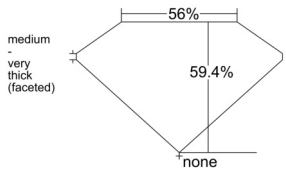

GIA®

FACSIMILE

GIA REPORT 6542270127

Verify this report at GIA.edu

GIA NATURAL DIAMOND DOSSIER®

December 22, 2025
GIA Report Number 6542270127
Shape and Cutting Style ..... Heart Brilliant
Measurements ..... 5.70 x 6.71 x 3.98 mm

GRADING RESULTS

Carat Weight ..... 0.90 carat
Color Grade ..... K
Clarity Grade VVS1

ADDITIONAL GRADING INFORMATION

Polish ..... Excellent
Symmetry ..... Excellent
Fluorescence ..... None
Clarity Characteristics ..... Pinpoint, Feather
Inscription(s): GIA 6542270127

PROPORTIONS

Profile not to actual proportions

GRADING SCALES

GIA COLOR SCALE		GIA CLARITY SCALE			
COLORLESS	D	VERY VERY SLIGHTLY INCLUDED	FLAWLESS		
	E		INTERNALLY FLAWLESS		
	F	VERY SLIGHTLY INCLUDED	VVS₁		
	G		VVS₂		
	H		VS₁		
	NEAR COLORLESS	I	SLIGHTLY INCLUDED	VS₂	
		J		SI₁	
		FAINT	K	INCLUDED	SI₂
			L		I₁
			M		I₂
VERT LIGHT	N	LIGHT	I₃		
	O				
	P				
	Q				
	R