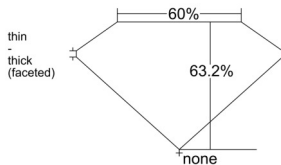

GIA®

FACSIMILE

GIA REPORT 6542270119

Verify this report at GIA.edu

GIA NATURAL DIAMOND DOSSIER®

December 19, 2025
GIA Report Number 6542270119
Shape and Cutting Style ..... Heart Brilliant
Measurements ..... 5.15 x 6.15 x 3.89 mm

GRADING RESULTS

Carat Weight ..... 0.70 carat
Color Grade ..... F
Clarity Grade VVS2

ADDITIONAL GRADING INFORMATION

Polish ..... Excellent
Symmetry ..... Very Good
Fluorescence ..... None
Clarity Characteristics ..... Feather, Pinpoint
Inscription(s): GIA 6542270119

PROPORTIONS

Profile not to actual proportions

GRADING SCALES

GIA COLOR SCALE		GIA CLARITY SCALE	
COLORLESS	D	VERY VERY SLIGHTLY INCLUDED	FLAWLESS
	E		INTERNALLY FLAWLESS
	F		VVS₁
	G		VVS₂
	H		VS₁
	I		VS₂
	J		SI₁
	K		SI₂
	L		I₁
	M		I₂
NEAR COLORLESS	N	SLIGHTLY INCLUDED	I₃
	O		
	P		
	Q		
FAINT	R		
	S		
	T		
	U		
VERT LIGHT	V		
	W		
	X		
	Y		
LIGHT	Z