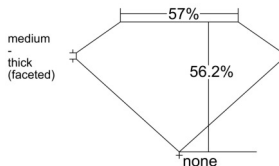

GIA®

FACSIMILE

GIA REPORT 6542265739

Verify this report at GIA.edu

GIA NATURAL DIAMOND DOSSIER®

December 18, 2025
GIA Report Number 6542265739
Shape and Cutting Style ..... Heart Brilliant
Measurements ..... 4.34 x 4.78 x 2.69 mm

GRADING RESULTS

Carat Weight ..... 0.32 carat
Color Grade ..... E
Clarity Grade VS1

ADDITIONAL GRADING INFORMATION

Polish ..... Excellent
Symmetry ..... Excellent
Fluorescence ..... Faint
Clarity Characteristics ..... Feather, Cloud, Crystal
Inscription(s): GIA 6542265739

PROPORTIONS

Profile not to actual proportions

GRADING SCALES

GIA COLOR SCALE		GIA CLARITY SCALE			
COLORLESS	D	VERY VERY SLIGHTLY INCLUDED	FLAWLESS		
	E		INTERNALLY FLAWLESS		
	F	VERY SLIGHTLY INCLUDED	VVS₁		
	G		VVS₂		
	H		VS₁		
	NEAR COLORLESS	I	SLIGHTLY INCLUDED	VS₂	
		J		SI₁	
		FAINT	K	INCLUDED	SI₂
			L		I₁
			M		I₂
VERTICALLY LIGHT	N	LIGHT	I₃		
	O				
	P				
	Q				
	R