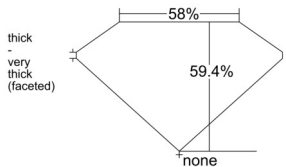

GIA®

FACSIMILE

GIA REPORT 6542265483

Verify this report at GIA.edu

GIA NATURAL DIAMOND DOSSIER®

December 18, 2025
GIA Report Number 6542265483
Shape and Cutting Style ..... Heart Brilliant
Measurements ..... 4.32 x 5.06 x 3.01 mm

GRADING RESULTS

Carat Weight ..... 0.40 carat
Color Grade ..... G
Clarity Grade SI2

ADDITIONAL GRADING INFORMATION

Polish ..... Excellent
Symmetry ..... Excellent
Fluorescence ..... None
Clarity Characteristics ..... Crystal
Inscription(s): GIA 6542265483

PROPORTIONS

Profile not to actual proportions

GRADING SCALES

GIA COLOR SCALE		GIA CLARITY SCALE			
COLORLESS	D	VERY VERY SLIGHTLY INCLUDED	FLAWLESS		
	E		INTERNALLY FLAWLESS		
	F	VERY SLIGHTLY INCLUDED	VVS₁		
	G		VVS₂		
	H		VS₁		
	NEAR COLORLESS	I	SLIGHTLY INCLUDED	VS₂	
		J		SI₁	
		FAINT	K	INCLUDED	SI₂
			L		I₁
			M		I₂
VERT LIGHT	N	LIGHT	I₃		
	O				
	P				
	Q				
	R