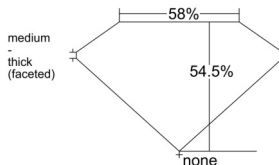

GIA®

FACSIMILE

GIA REPORT 6542261564

Verify this report at GIA.edu

GIA NATURAL DIAMOND DOSSIER®

December 18, 2025
GIA Report Number 6542261564
Shape and Cutting Style ..... Heart Brilliant
Measurements ..... 5.03 x 5.66 x 3.09 mm

GRADING RESULTS

Carat Weight ..... 0.50 carat
Color Grade ..... H
Clarity Grade VS1

ADDITIONAL GRADING INFORMATION

Polish ..... Excellent
Symmetry ..... Excellent
Fluorescence ..... None
Clarity Characteristics ..... Feather, Pinpoint, Needle
Inspection(s): GIA 6542261564

PROPORTIONS

Profile not to actual proportions

GRADING SCALES

GIA COLOR SCALE		GIA CLARITY SCALE	
COLORLESS	D	VERY VERY SLIGHTLY INCLUDED	FLAWLESS
	E		INTERNALLY FLAWLESS
	F		VVS₁
	G		VVS₂
	H		VS₁
	I		VS₂
	J		SI₁
	K		SI₂
	L		I₁
	M		I₂
NEAR COLORLESS	N	SLIGHTLY INCLUDED	I₃
	O		
	P		
	Q		
FAINT	R		
	S		
	T		
	U		
VERT LIGHT	V		
	W		
	X		
	Y		
LIGHT	Z