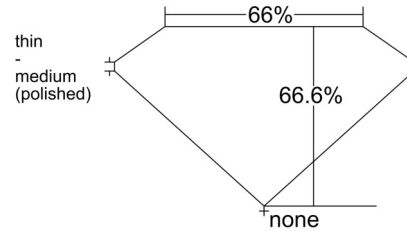

PROPORTIONS

Profile not to actual proportions