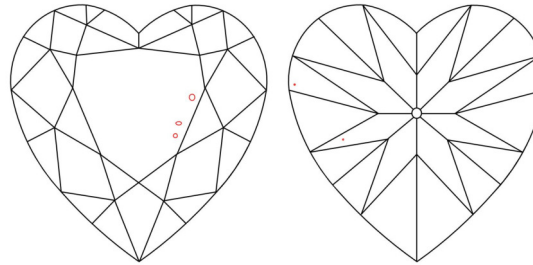

GIA NATURAL DIAMOND GRADING REPORT

December 17, 2025  
 GIA Report Number ..... 6542252183  
 Shape and Cutting Style ..... Heart Brilliant  
 Measurements ..... 5.86 x 6.96 x 4.16 mm

GRADING RESULTS

Carat Weight ..... 1.01 carat  
 Color Grade ..... D  
 Clarity Grade ..... SI1

Profile not to actual proportions

CLARITY CHARACTERISTICS

KEY TO SYMBOLS\*

- Crystal
- Pinpoint

GRADING SCALES

GIA COLOR SCALE		GIA CLARITY SCALE	
COLORLESS	D	VERY VERY SLIGHTLY INCLUDED	FLAWLESS
	E		INTERNALLY FLAWLESS
	F		VVS <sub>1</sub>
NEAR COLORLESS	G	VERY SLIGHTLY INCLUDED	VVS <sub>2</sub>
	H		VS <sub>1</sub>
	I		VS <sub>2</sub>
FANT	J	SLIGHTLY INCLUDED	SI <sub>1</sub>
	K		SI <sub>2</sub>
	L		I <sub>1</sub>
VERY LIGHT	M	INCLUDED	I <sub>2</sub>
	N		I <sub>3</sub>
	O		
LIGHT	P		
	Q		
	R		
	S		
	T		
	U		
	V		
W			
X			
Y			
Z			