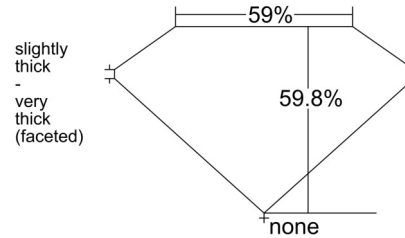

GIA NATURAL DIAMOND GRADING REPORT

December 17, 2025  
 GIA Report Number ..... 6542252183  
 Shape and Cutting Style ..... Heart Brilliant  
 Measurements ..... 5.86 x 6.96 x 4.16 mm

GRADING RESULTS

Carat Weight ..... 1.01 carat  
 Color Grade ..... D  
 Clarity Grade ..... SI1

Profile not to actual proportions

CLARITY CHARACTERISTICS

KEY TO SYMBOLS\*

- Crystal
- Pinpoint

GRADING SCALES

GIA COLOR SCALE		GIA CLARITY SCALE	
COLORLESS	D	VERY VERY SLIGHTLY INCLUDED	FLAWLESS
	E		INTERNALLY FLAWLESS
	F		VVS <sub>1</sub>
NEAR COLORLESS	G	VERY SLIGHTLY INCLUDED	VVS <sub>2</sub>
	H		VS <sub>1</sub>
	I		VS <sub>2</sub>
FANT	J	SLIGHTLY INCLUDED	SI <sub>1</sub>
	K		SI <sub>2</sub>
	L		I <sub>1</sub>
VERY LIGHT	M	INCLUDED	I <sub>2</sub>
	N		I <sub>3</sub>
	O		
LIGHT	P		
	Q		
	R		
	S		
	T		
	U		
	V		
W			
X			
Y			
Z			