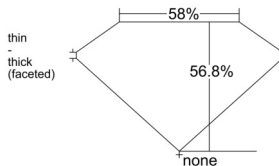

GIA®

FACSIMILE

GIA REPORT 6542248829

Verify this report at GIA.edu

GIA NATURAL DIAMOND DOSSIER®

December 17, 2025
GIA Report Number 6542248829
Shape and Cutting Style ..... Heart Brilliant
Measurements ..... 4.47 x 5.03 x 2.86 mm

GRADING RESULTS

Carat Weight ..... 0.37 carat
Color Grade ..... D
Clarity Grade SI1

ADDITIONAL GRADING INFORMATION

Polish ..... Excellent
Symmetry ..... Very Good
Fluorescence ..... Faint
Clarity Characteristics ..... Crystal
Inscription(s): GIA 6542248829

PROPORTIONS

Profile not to actual proportions

GRADING SCALES

GIA COLOR SCALE		GIA CLARITY SCALE			
COLORLESS	D	VERY VERY SLIGHTLY INCLUDED	FLAWLESS		
	E		INTERNALLY FLAWLESS		
	F	VERY SLIGHTLY INCLUDED	VVS₁		
	G		VVS₂		
	H		VS₁		
	NEAR COLORLESS	I	SLIGHTLY INCLUDED	VS₂	
		J		SI₁	
		FAINT	K	INCLUDED	SI₂
			L		I₁
			M		I₂
VERT LIGHT	N	LIGHT	I₃		
	O				
	P				
	Q				
	R