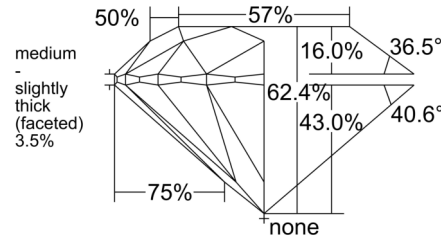

GIA NATURAL DIAMOND GRADING REPORT

December 15, 2025
 GIA Report Number 6542228974
 Shape and Cutting Style Round Brilliant
 Measurements 7.32 - 7.36 x 4.58 mm

GRADING RESULTS

Carat Weight 1.53 carat
 Color Grade D
 Clarity Grade VS1
 Cut Grade Excellent

Profile to actual proportions

CLARITY CHARACTERISTICS

KEY TO SYMBOLS*

-  Cloud
-  Needle

* Red symbols denote internal characteristics (inclusions). Green or black symbols denote external characteristics (blemishes). Diagram is an approximate representation of the diamond, and symbols shown indicate type, position, and approximate size of clarity characteristics. All clarity characteristics may not be shown. Details of finish are not shown.