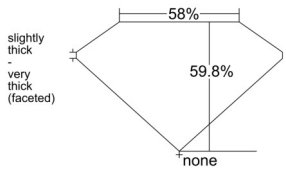

GIA®

FACSIMILE

GIA REPORT 6542224406

Verify this report at GIA.edu

GIA NATURAL DIAMOND DOSSIER®

December 12, 2025
GIA Report Number 6542224406
Shape and Cutting Style ..... Heart Brilliant
Measurements ..... 5.39 x 6.07 x 3.63 mm

GRADING RESULTS

Carat Weight ..... 0.70 carat
Color Grade ..... D
Clarity Grade VS2

ADDITIONAL GRADING INFORMATION

Polish ..... Excellent
Symmetry ..... Very Good
Fluorescence ..... Faint
Clarity Characteristics ..... Crystal
Inscription(s): GIA 6542224406

PROPORTIONS

Profile not to actual proportions

GRADING SCALES

GIA COLOR SCALE		GIA CLARITY SCALE			
COLORLESS	D	VERY VERY SLIGHTLY INCLUDED	FLAWLESS		
	E		INTERNALLY FLAWLESS		
	F	VERY SLIGHTLY INCLUDED	VS₁		
	G		VS₂		
	H		VS₁		
	NEAR COLORLESS	I	SLIGHTLY INCLUDED	VS₂	
		J		SI₁	
		FAINT	K	INCLUDED	SI₂
			L		I₁
			M		I₂
VERT LIGHT	N	LIGHT	I₃		
	O				
	P				
	Q				
	R