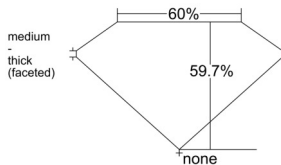

GIA®

FACSIMILE

GIA REPORT 6542224136

Verify this report at GIA.edu

GIA NATURAL DIAMOND DOSSIER®

December 12, 2025
GIA Report Number 6542224136
Shape and Cutting Style ..... Heart Brilliant
Measurements ..... 4.99 x 5.74 x 3.43 mm

GRADING RESULTS

Carat Weight ..... 0.58 carat
Color Grade ..... G
Clarity Grade VVS1

ADDITIONAL GRADING INFORMATION

Polish ..... Excellent
Symmetry ..... Excellent
Fluorescence ..... None
Clarity Characteristics ..... Cloud, Pinpoint, Feather
Inscription(s): GIA 6542224136

PROPORTIONS

Profile not to actual proportions

GRADING SCALES

GIA COLOR SCALE		GIA CLARITY SCALE			
COLORLESS	D	VERY VERY SLIGHTLY INCLUDED	FLAWLESS		
	E		INTERNALLY FLAWLESS		
	F	VERY SLIGHTLY INCLUDED	VVS₁		
	G		VVS₂		
	H		VS₁		
	NEAR COLORLESS	I	SLIGHTLY INCLUDED	VS₂	
		J		SI₁	
		FAINT	K	INCLUDED	SI₂
			L		I₁
			M		I₂
VERT LIGHT	N	LIGHT	I₃		
	O				
	P				
	Q				
	R