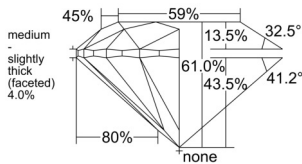

GIA®

FACSIMILE

GIA REPORT 6542217321

Verify this report at GIA.edu

GIA NATURAL DIAMOND DOSSIER®

December 11, 2025
GIA Report Number 6542217321
Shape and Cutting Style ..... Round Brilliant
Measurements ..... 5.32 - 5.34 x 3.25 mm

GRADING RESULTS

Carat Weight ..... 0.57 carat
Color Grade ..... H
Clarity Grade VS2
Cut Grade ..... Excellent

ADDITIONAL GRADING INFORMATION

Polish ..... Excellent
Symmetry ..... Excellent
Fluorescence ..... None
Clarity Characteristics ..... Crystal
Inscription(s): GIA 6542217321

PROPORTIONS

Profile to actual proportions