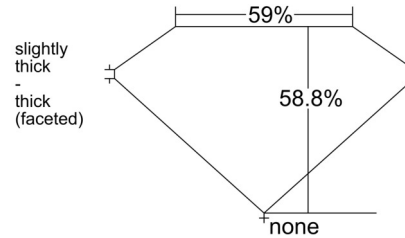

GIA NATURAL DIAMOND GRADING REPORT

December 12, 2025  
 GIA Report Number ..... 6542215343  
 Shape and Cutting Style ..... Heart Brilliant  
 Measurements ..... 6.83 x 7.99 x 4.70 mm

GRADING RESULTS

Carat Weight ..... 1.52 carat  
 Color Grade ..... D  
 Clarity Grade ..... VS2

PROPORTIONS

Profile not to actual proportions

CLARITY CHARACTERISTICS

KEY TO SYMBOLS\*

- Crystal
- ∖ Needle

\* Red symbols denote internal characteristics (inclusions). Green or black symbols denote external characteristics (blemishes). Diagram is an approximate representation of the diamond, and symbols shown indicate type, position, and approximate size of clarity characteristics. All clarity characteristics may not be shown. Details of finish are not shown.