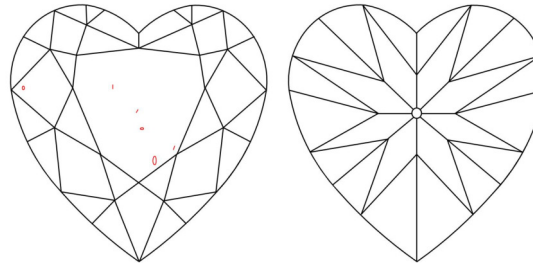

GIA NATURAL DIAMOND GRADING REPORT

December 12, 2025  
 GIA Report Number ..... 6542215343  
 Shape and Cutting Style ..... Heart Brilliant  
 Measurements ..... 6.83 x 7.99 x 4.70 mm

GRADING RESULTS

Carat Weight ..... 1.52 carat  
 Color Grade ..... D  
 Clarity Grade ..... VS2

ADDITIONAL GRADING INFORMATION

Polish ..... Excellent  
 Symmetry ..... Excellent  
 Fluorescence ..... Faint  
 Inscription(s): GIA 6542215343

**Comments:** Clouds are not shown. Pinpoints are not shown.

PROPORTIONS

Profile not to actual proportions

CLARITY CHARACTERISTICS

KEY TO SYMBOLS\*

- Crystal
- ∖ Needle

\* Red symbols denote internal characteristics (inclusions). Green or black symbols denote external characteristics (blemishes). Diagram is an approximate representation of the diamond, and symbols shown indicate type, position, and approximate size of clarity characteristics. All clarity characteristics may not be shown. Details of finish are not shown.